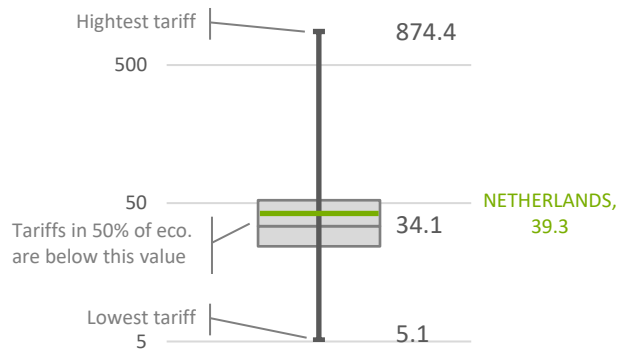

Fixed broadband Internet tariffs, PPP $/month