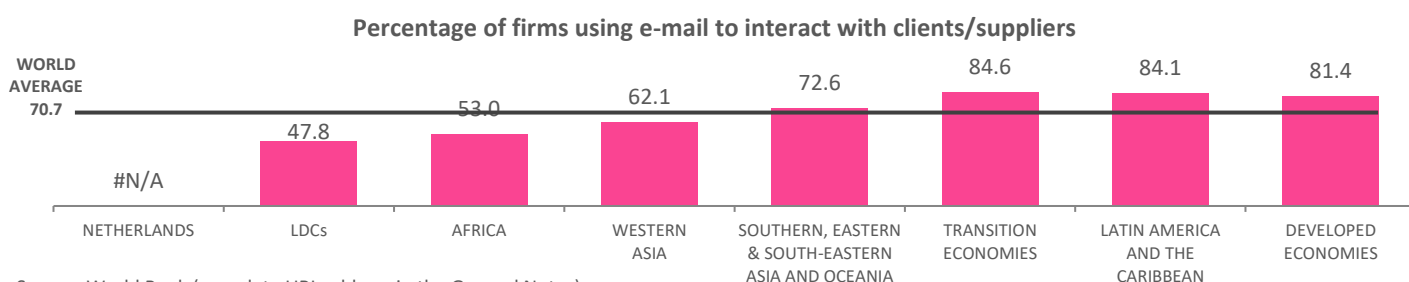

SKILLS DEVELOPMENT - 2013-17