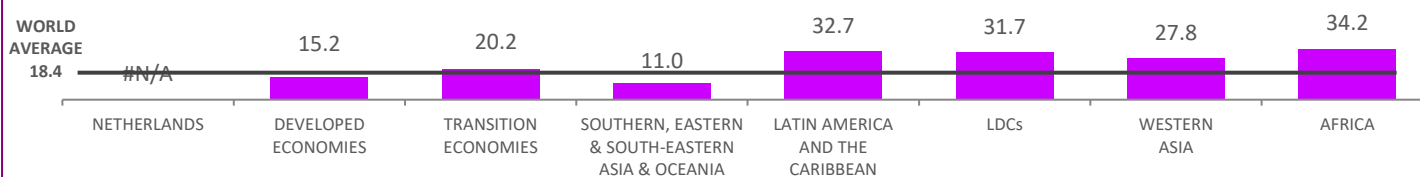

FINANCING FOR eCOMMERCE - 2014-15

Percentage of firms identifying access to finance as a major constraint