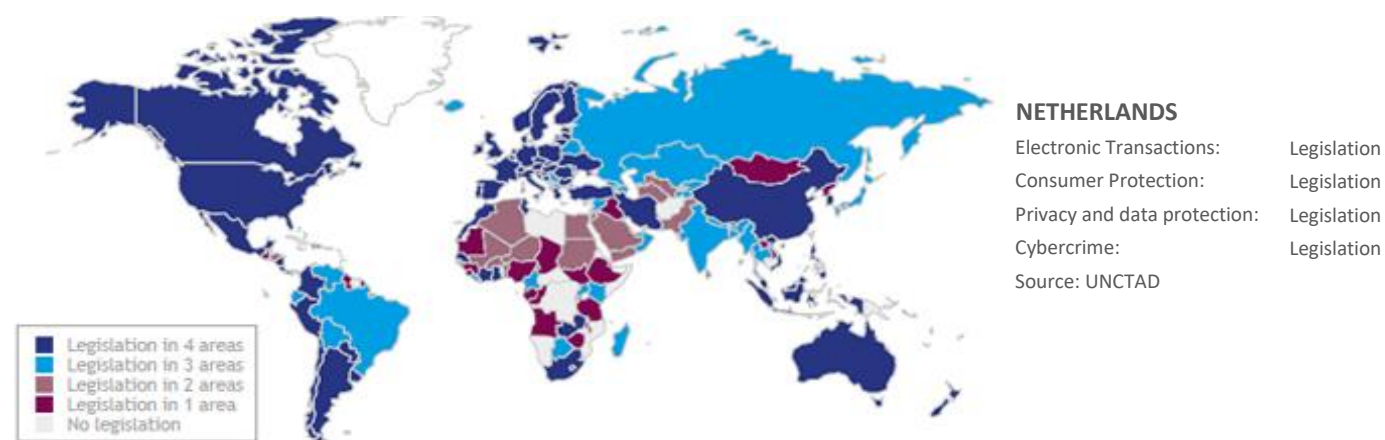

E-COMMERCE ASSESSMENT - 2017

Rank in UNCTAD B2C E-commerce Index
4/144

Rank in ITU ICT Development Index
7/176

Rank in WEF Networked Readiness Index
6/139

Source: UNCTAD, ITU and WEF (complete URL address in the General Notes)

Note: 1 = Best

ICT INFRASTRUCTURE AND SERVICES - 2016

Source: ITU (complete URL address in the General Notes)

Fixed broadband Internet tariffs, PPP \$/month

PAYMENTS - 2014

Source: World Bank (complete URL address in the General Notes)

Per 100 inhabitants

COUNTRY PROFILE: NETHERLANDS

TRADE LOGISTICS - 2016

LEGAL AND REGULATORY FRAMEWORKS - 2017

For more information see: http://unctad.org/en/Pages/DTL/STI_and ICTs/ICT4D-Legislation/eCom-Global-Legislation.aspx