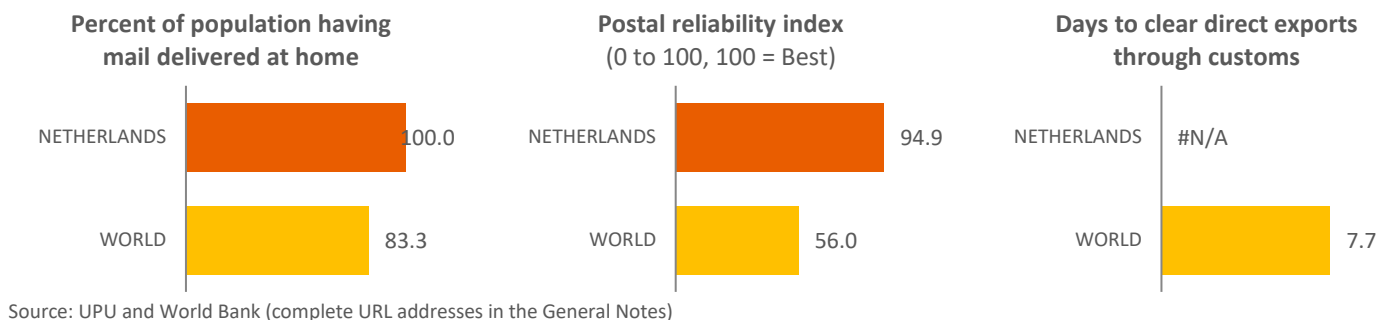

Per 100 inhabitants

COUNTRY PROFILE: NETHERLANDS

TRADE LOGISTICS - 2016

LEGAL AND REGULATORY FRAMEWORKS - 2017

For more information see: http://unctad.org/en/Pages/DTL/STI_and ICTs/ICT4D-Legislation/eCom-Global-Legislation.aspx